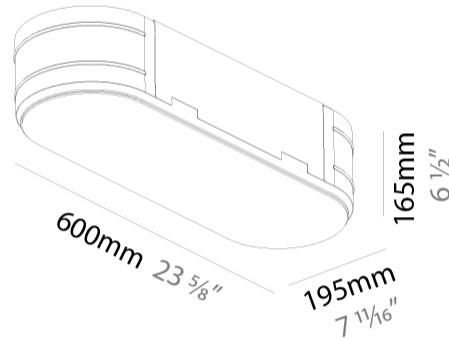

### PHYSICAL

Shape: Oval  
 Length (mm): 600  
 Length (in): 23 5/8  
 Width (mm): 195  
 Width (in): 7 11/16  
 Depth (mm): 165  
 Depth (in): 6 1/2  
 Ceiling Thickness (mm): 10 / 12.5 / 15 / 25 / 30  
 Ceiling Thickness (in): 3/8 or 1/2 or 9/16 or 1 or 1 3/16  
 Min. Recessing Depth (mm): 180  
 Min. Recessing Depth (in): 7 1/16  
 Light Distribution: Direct  
 Weight (kg): 3.8  
 Weight (lbs): 7.6  
 Diffuser: PMMA - Opal  
 Fixture Material: Extruded Aluminum / Steel  
 Cut-out Measurements: 635mm / 25" x 230mm / 9 1/16"  
 Upon Request: Unique Sizes Unique Ceiling Thickness Unique Mounting Depth Spot Inserts

#### RATINGS AND CERTIFICATIONS

Certified By: Certified for North American Standards  
 IP rating: IP20

PROJECT
TYPE
SPECIFIER
QUANTITY
DATE

635mm x 230mm  
25" x 9 1/16"

10 | 12 1/2 | 15 | 25 | 30mm  
3/8" | 1/2" | 9/16" | 1" | 3/16"

#### PHYSICAL

Shape: Oval  
 Length (mm): 900  
 Length (in): 35 7/16  
 Width (mm): 195  
 Width (in): 7 13/16  
 Depth (mm): 165  
 Depth (in): 6 1/2  
 Ceiling Thickness (mm): 10 / 12.5 / 15 / 25 / 30  
 Ceiling Thickness (in): 3/8 or 1/2 or 9/16 or 1 or 1 3/16  
 Min. Recessing Depth (mm): 180  
 Min. Recessing Depth (in): 7 1/16  
 Light Distribution: Direct  
 Weight (kg): 5.756  
 Weight (lbs): 12.66  
 Diffuser: PMMA - Opal  
 Fixture Material: Extruded Aluminum / Steel  
 Cut-out Measurements: 935mm / 36 15/16" x 230mm / 9 1/16"  
 Upon Request: Unique Sizes Unique Ceiling Thickness Unique Mounting Depth Spot Inserts